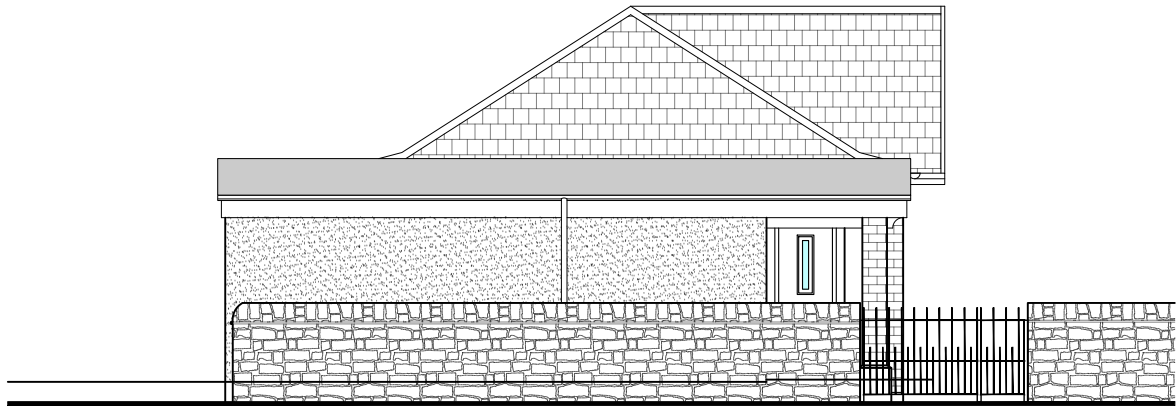

**BUILDING WARRANT APPLICATION
 DRAWING**

- based on the December 2022 Technical Standards.

West Elevation

North Elevation

South Elevation

East Elevation

DRAFT

SCALE 1:100

Revisions
 Drawing created on: 15-02-23
 A - 00-00-23 - Description

Project: PEEBLES BOWLING CLUB, WALKERS HAUGH EH45 8AU
 Drawing: ELEVATIONS - EXISTING
 Scale: 1:100
 Drawing No. BW04 REV.: -